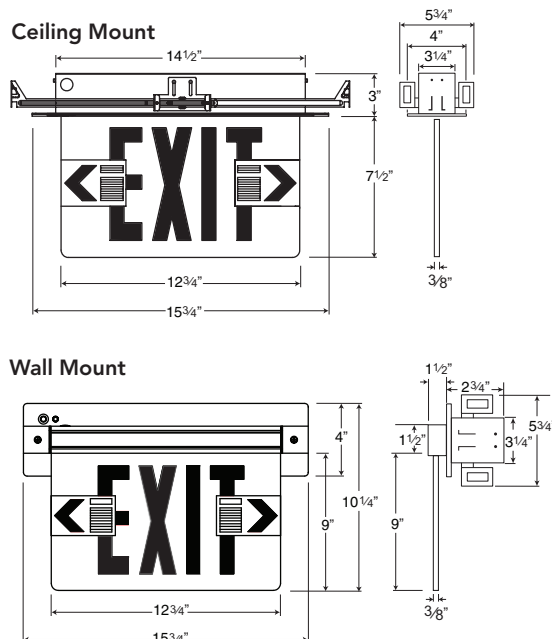

Ordering Information Example: NXECR1RWH

Series	Number of Faces	Letter Color	Finish
NXECR	1	R	WH
NXEWR	2	R G	WH BA

NXECR Ceiling Recessed
 NXEWR Wall Recessed
 1-Single Face
 2-Double Face (Double Face not available for wall version)
 R-Red
 G-Green
 WH-White
 BA-Soft Brushed Aluminum

Dimensions

Features

- Designed for applications where a power inverter or generator is available to supply emergency power
- Dual voltage 120/277 VAC operation
- Available in both ceiling (NXECR) and wall (NXEWR) mounted versions
- Bar hangers suitable for joist or suspended ceiling applications (shipped installed)
- Commercial brackets are also included (shipped loose in the box)
- Can be mounted in all types of ceilings, including plaster/drywall and suspended ceilings

Mounting

Ceiling recessed mounted (NXECR) or wall recessed mounted (NXEWR) versions • Includes telescoping hanger bars for joist or T-bar ceiling applications and commercial bar hanger bracket • Vertically adjustable to accommodate varying ceiling thicknesses

	Input Voltage	Max. Amps	Max. Watts
Red LED	120	0.036	3.545
Red LED	277	0.016	3.597
Green LED	120	0.043	4.15
Green LED	277	0.019	4.28

Accessories

Catalog Number	Description
HB-26	26" C-Channel Bar Hangers (Set of 2)
HB-50	50" C-Channel Bar Hangers (Set of 2)
LB-27	27" Linear Bar Hangers (Set of 2)
RP-NLEF1GM	Accessory Face Plate, Single Side, Green Letters, Mirror Back
RP-NLEF1GW	Accessory Face Plate, Single Side, Green Letters, White Back
RP-NLEF1RM	Accessory Face Plate, Single Side, Red Letters, Mirror Back
RP-NLEF1RW	Accessory Face Plate, Single Side, Red Letters, White Back
RP-NLEF2GW	Accessory Face Plate, Double Side, Green Letters, White Back
RP-NLEF2RW	Accessory Face Plate, Double Side, Red Letters, White Back