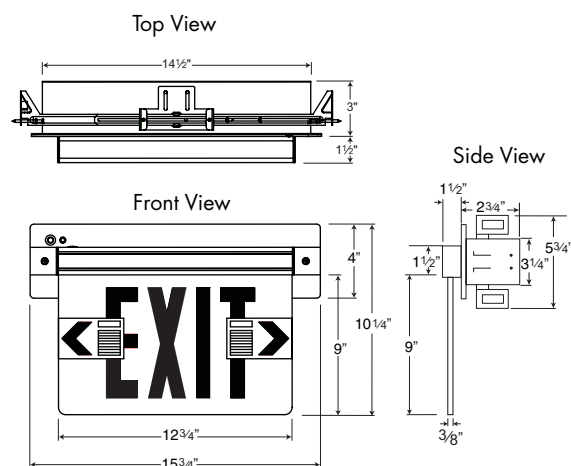

NAVILITE EXIT & EMERGENCY

RECESSED MOUNT EDGE-LIT LED EXIT SIGN

Battery Backup

NXECRB and NXEWRB Series

Project: _____

Fixture Type: _____

Location: _____

Contact/Phone: _____

PRODUCT DESCRIPTION

Navilite NXECRB and NXEWRB Series Recessed Mount Edge-Lit LED Exit Signs offer an elegant and unobtrusive alternative for applications where minimum disruption of the building decor is desired. With a premium aluminum trim, rounded corners, and soft finishes the Navilite Recessed Edge-Lit Exit Signs portray unparalleled quality and attention to detail making them an ideal choice for upscale offices, healthcare facilities, and high-rises. The NXE-CRB and NXEWRB also offer all the benefits of LED lighting, like energy efficiency, minimum maintenance, and high reliability. Plug in connectors and Navilite pioneered field applied directional chevrons round the package for easy specification and installation. A NiCad battery provides emergency power for safe evacuation during a power outage.

PRODUCT SPECIFICATIONS

Construction Crystal clear acrylic face panel • Mirrored divider provided on double face signs to simulate clear aesthetic