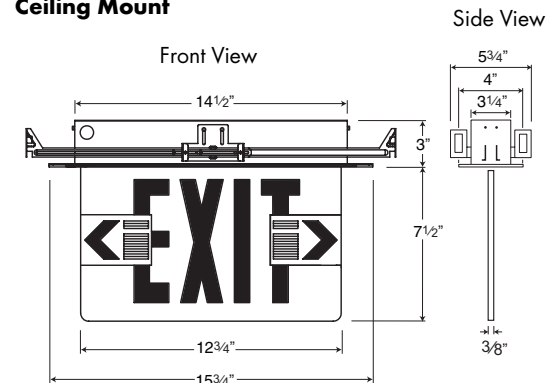

DIMENSIONS

Ceiling Mount