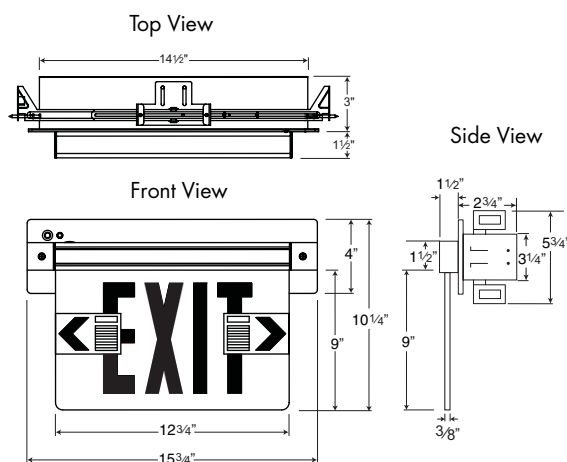

NAVILITE EXIT & EMERGENCY

RECESSED MOUNT EDGE-LIT LED EXIT SIGN

AC Only

NXECR and NXEWR Series

Project: _____

Fixture Type: _____

Location: _____

Contact/Phone: _____

PRODUCT DESCRIPTION

Navilite NXECR and NXEWR Series Recessed Mount Edge-Lit LED Exit Signs offer an elegant and unobtrusive alternative for applications where minimum disruption of the building decor is desired. With a premium aluminum trim, rounded corners, and soft finishes the Navilite Recessed Edge-Lit Exit Signs portray unparalleled quality and attention to detail making them an ideal choice for upscale offices, healthcare facilities, and high-rises that have a power inverter or generator system to supply emergency power. The NXECR and NXEWR also offer all the benefits of LED lighting, like energy efficiency, minimum maintenance, and high reliability. Plug in connectors and Navilite pioneered field applied directional chevrons round the package for easy specification and installation.

PRODUCT SPECIFICATIONS