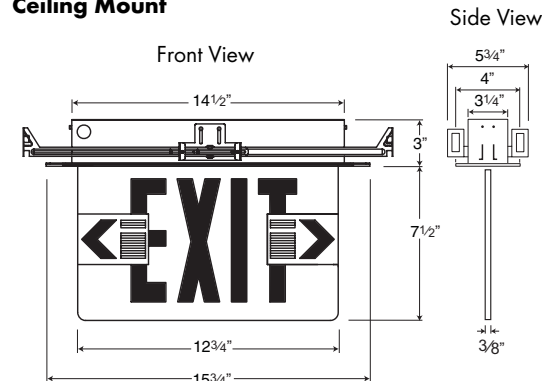

DIMENSIONS

Ceiling Mount