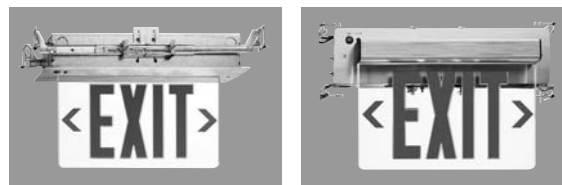

Electrical Dual voltage 120/277VAC • Isolating transformer is mounted on the recessed housing • A quick connector makes attaching the trim to the housing fast and easy • Recessed housing comes with seven $\frac{3}{4}$ " knock-outs for AC input in different locations • An AC ON light shows when the unit is powered up.

Lamps Long life, energy saving, ultra-bright LED lamps • LEDs are connected in parallel configuration such that the unlikely failure of one LED will not affect the rest of the lamps • Red or green LEDs.

Code Compliance UL Listed • NFPA 101 Life Safety Code Compliant • NEC and OSHA compliant • Energy Star qualified.

Warranty 5-year warranty.

Product specifications subject to change without notice.

INSTALLATION

Mounting Ceiling recessed mounted (NXECR) or wall recessed mounted (NXEWR) versions • Includes telescoping bar hangers for joist or T-bar ceiling applications and commercial bar hanger bracket • Vertically adjustable to accommodate varying ceiling thickness.