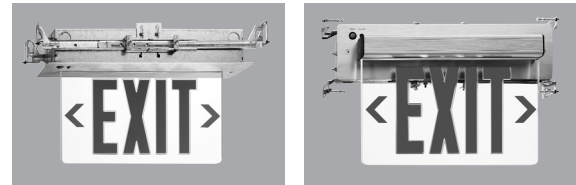

#### PRODUCT SPECIFICATIONS

**Construction** Crystal clear acrylic face panel • Mirrored divider provided on double face signs to simulate clear aesthetic • Reflective tape follows the contour of the acrylic face, increasing the visibility of the letters • 6" letters with  $\frac{3}{4}$ " stroke width and additional edge engraving for increased visibility • Field-applied chevron directional indicators with pre-applied, easily removable installation template • Red or green letters • Steel recessed housing with plug in connectors for quick and easy trim installation • Includes telescopic bar hangers with built-in graduated scale that extend from 14" to 24" and can be installed in any of the four sides of the housing • The bar hangers are suitable for joist installation and come with a T-bar slot for grid ceiling installation • Bar hanger ends are designed with a nail-in tab for initial positioning • A double head nail is included for permanent attachment to joists; the double head makes it easy to remove the nail in case repositioning is needed • Commercial bar hanger brackets are also included for applications that require the use of commercial bar hangers • Vertically adjustable up to 1" to accommodate different ceiling thickness • Available in white and soft brushed aluminum trim plate finish.

#### INSTALLATION

**Mounting** Ceiling recessed (NXECRB) or wall recessed (NXEWRB) mounted • Includes telescoping bar hangers for joist or T-bar ceiling applications and commercial bar hanger bracket • Vertically adjustable to accommodate varying ceiling thickness • Can be installed in drywall or suspended ceilings.