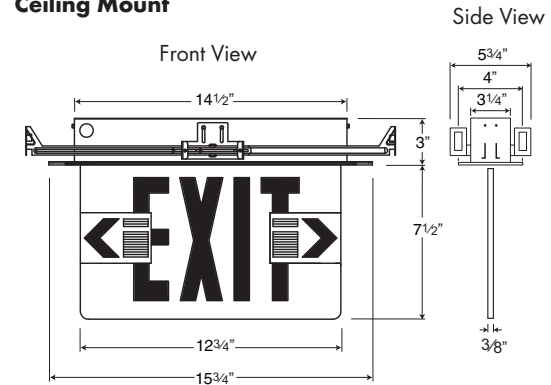

DIMENSIONS

Ceiling Mount