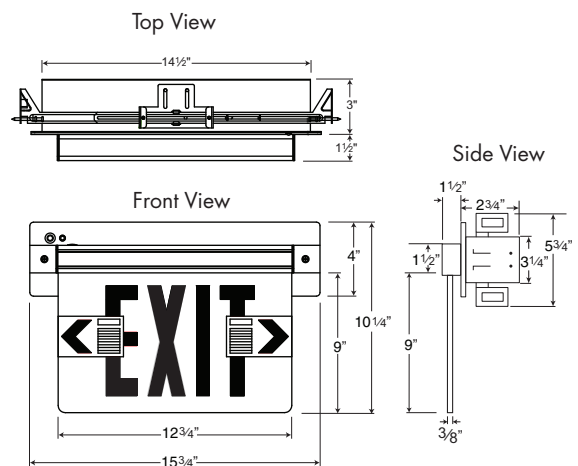

NAVILITE EXIT & EMERGENCY

RECESSED MOUNT EDGE-LIT LED EXIT SIGN

Battery Backup

NXECRB and NXEWRB Series

Project: _____

Fixture Type: _____

Location: _____

Contact/Phone: _____

PRODUCT DESCRIPTION

Navilite NXECRB and NXEWRB Series Recessed Mount Edge-Lit LED Exit Signs offer an elegant and unobtrusive alternative for applications where minimum disruption of the building decor is desired. With a premium aluminum trim, rounded corners, and soft finishes the Navilite Recessed Edge-Lit Exit Signs portray unparalleled quality and attention to detail making them an ideal choice for upscale offices, healthcare facilities, and high-rises. The NXE-CRB and NXEWRB also offer all the benefits of LED lighting, like energy efficiency, minimum maintenance, and high reliability. Plug in connectors and Navilite pioneered field applied directional chevrons round the package for easy specification and installation. A NiCad battery provides emergency power for safe evacuation during a power outage.

PRODUCT SPECIFICATIONS